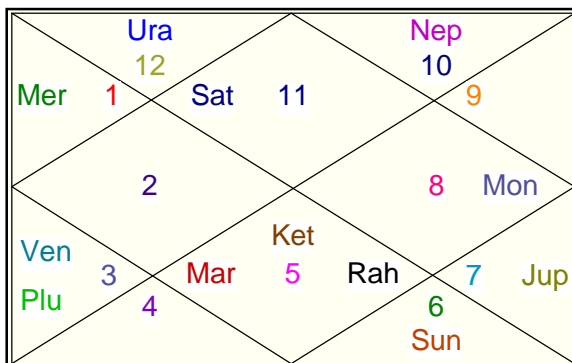

Akshavedamsa

For All Positions