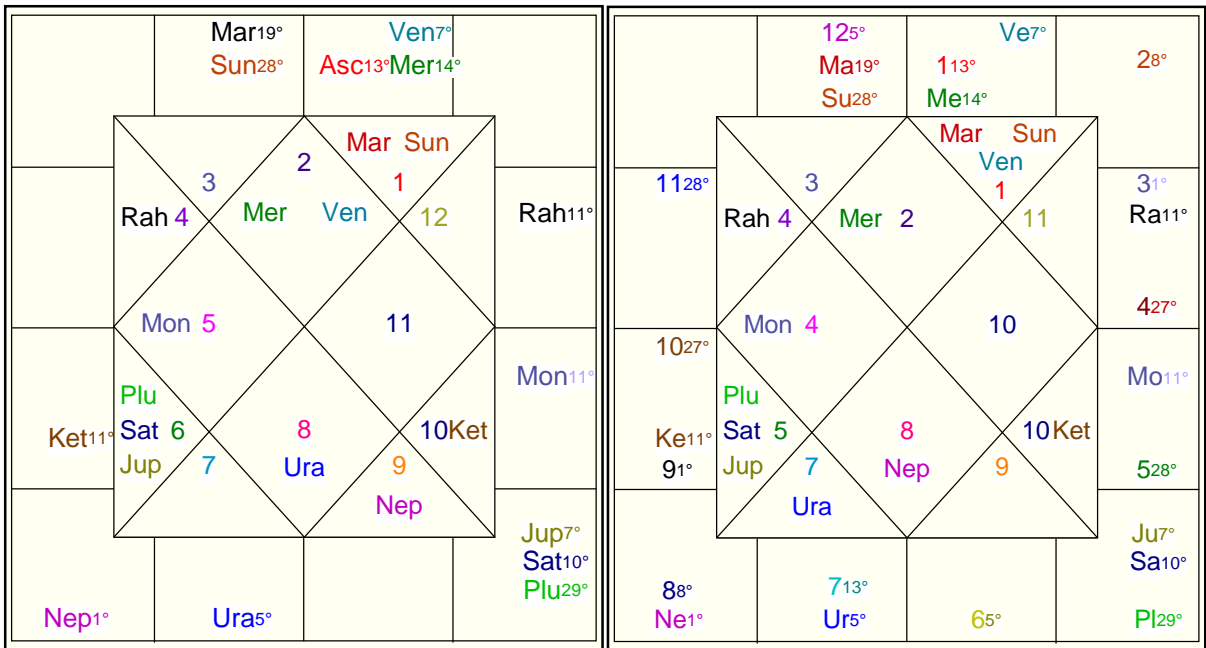

Amit Sharma

K P System

Balance of Dasa : Ketu 1 Years 4 Months 10 Days

Planets

Nirayana Bhava

Pln	-R	Rasi	Degree	R-L	N-L	Sub	S-S	Cusp	Rasi	Degree	R-L	N-L	Sub	S-S
Sun		Ari	27:43:44	Mar	Sun	Mon	Jup	1	Tau	12:39:22	Ven	Mon	Rah	Sat
Mon		Leo	10:44:14	Sun	Ket	Sat	Mar	2	Gem	7:40:47	Mer	Rah	Rah	Mer
Mar		Ari	18:57:21	Mar	Ven	Rah	Sat	3	Can	1:07:27	Mon	Jup	Mar	Ven
Mer		Tau	13:31:16	Ven	Mon	Rah	Sun	4	Can	26:49:01	Mon	Mer	Jup	Mer
Jup	-R	Vir	7:19:19	Mer	Sun	Ket	Mar	5	Leo	27:56:30	Sun	Sun	Mon	Sat
Ven		Tau	6:46:32	Ven	Sun	Mer	Sat	6	Lib	5:02:29	Ven	Mar	Sun	Rah
Sat	-R	Vir	9:59:01	Mer	Sun	Ven	Ket	7	Sco	12:39:22	Mar	Sat	Mar	Ven
Rah	-R	Can	11:25:40	Mon	Sat	Mon	Jup	8	Sag	7:40:47	Jup	Ket	Jup	Jup
Ket	-R	Cap	11:25:40	Sat	Mon	Mar	Sat	9	Cap	1:07:27	Sat	Sun	Rah	Mar
Ura	-R	Sco	4:54:29	Mar	Sat	Sat	Rah	10	Cap	26:49:01	Sat	Mar	Jup	Mer
Nep	-R	Sag	0:50:00	Jup	Ket	Ven	Ven	11	Aqu	27:56:30	Sat	Jup	Ven	Jup
Plu	-R	Vir	28:41:47	Mer	Mar	Sat	Ven	12	Ari	5:02:29	Mar	Ket	Mar	Jup

KP Ayanamsa : 23:29:38
Fortuna : Leo 25:39:52

Lagna

Nirayana Bhava Chalit (Cuspal)

卐 Angira Jyotish 卐

Angira Modern Computers, Beawar Road Ramganj, Ajmer (Raj)

Phone :- +91-9414258795, 9887073882, 0145-2693706

web:- www.Angirajyotish.com, E-mail:- mail@angirajyotish.com,