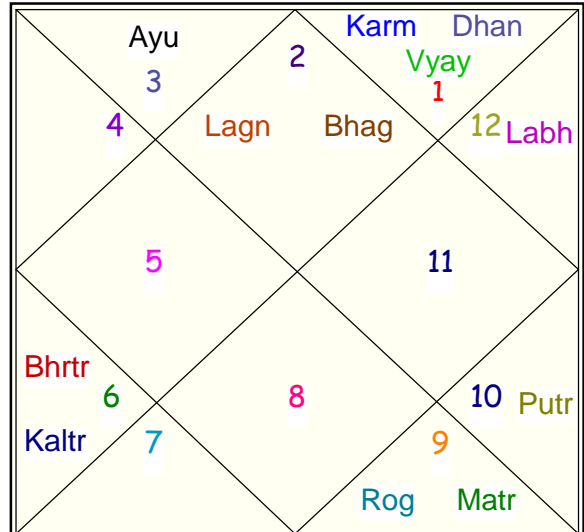

Arudha

卐 Angira Jyotish 卐

Angira Modern Computers, Beawar Road Ramganj, Ajmer (Raj)

Phone :- +91-9414258795, 9887073882, 0145-2693706

web:- www.Angirajyotish.com, E-mail:- mail@angirajyotish.com,