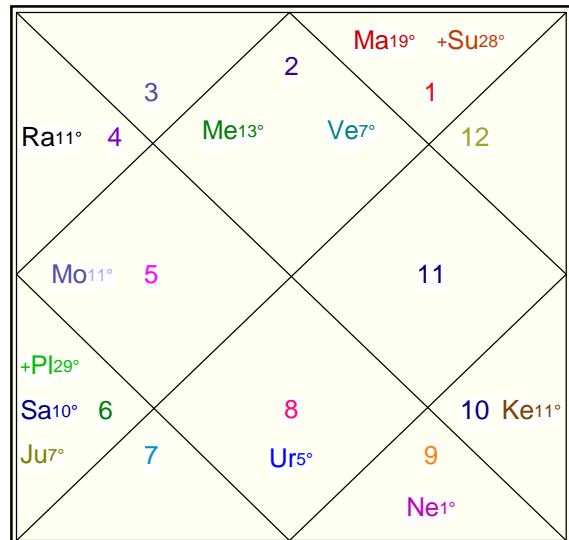

Lagna Chart

卐 Angira Jyotish 卐

Angira Modern Computers, Beawar Road Ramganj, Ajmer (Raj)
Phone :- +91-9414258795, 9887073882, 0145-2693706
web:- www.Angirajyotish.com, E-mail:- mail@angirajyotish.com,