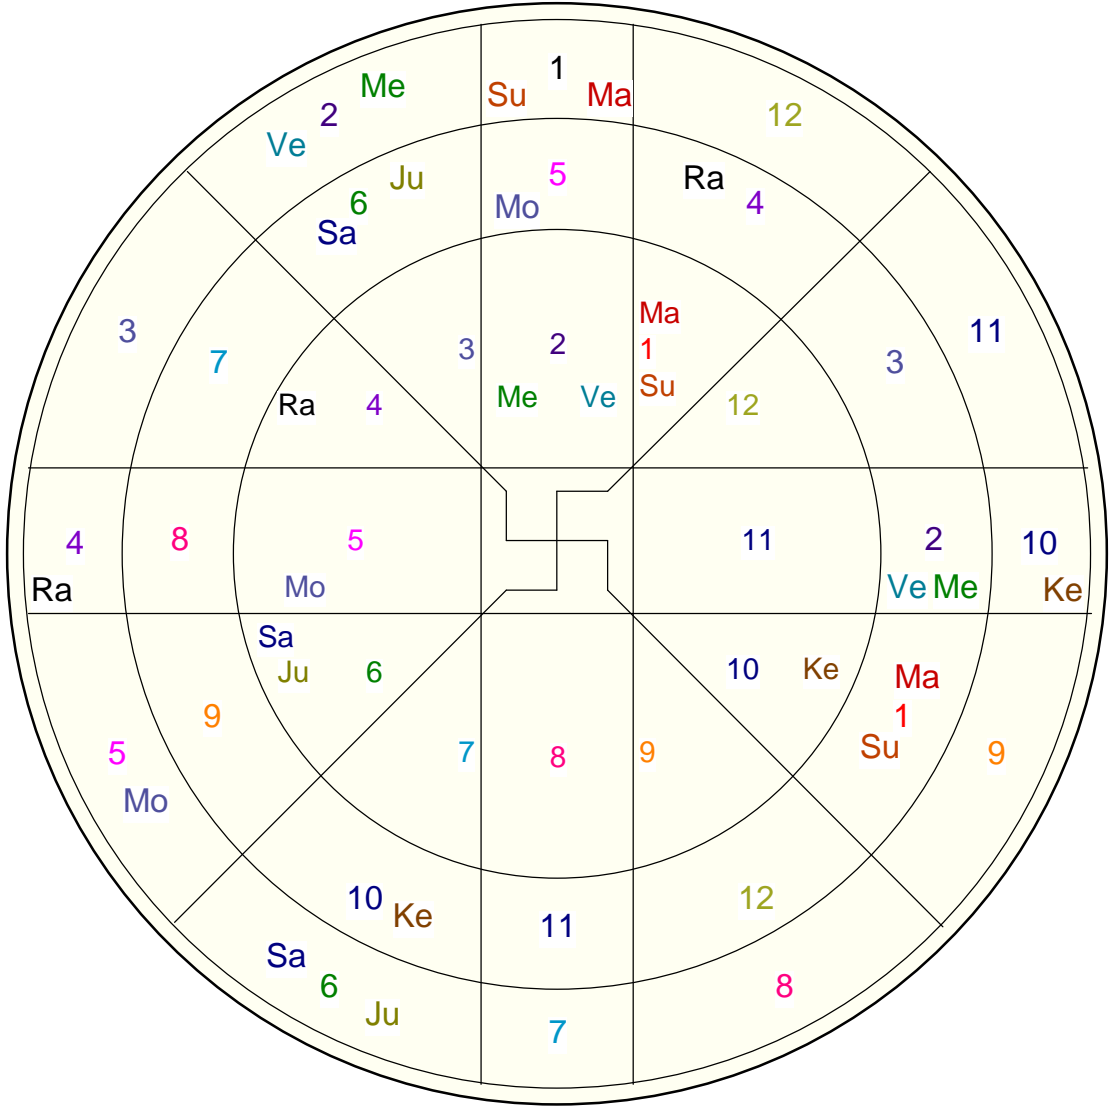

**Ruling Planets**  
 Karkamsha Lagna : Sagittarius  
 Pada Lagna : Taurus

**Vimshottari**  
 Ketu 1Y 4M 29D

Mon	Bhr
10/10/2008	16/05/2009
10/10/2018	16/05/2013
Mon 10/08/2009	Bhr 25/10/2009
Mar 11/03/2010	Bha 16/05/2010
Rah 10/09/2011	Ulk 14/01/2011
Jup 09/01/2013	Sid 25/10/2011
Sat 11/08/2014	San 14/09/2012
Mer 10/01/2016	Man 25/10/2012
Ket 10/08/2016	Pin 14/01/2013
Ven 11/04/2018	Dha 16/05/2013
Sun 10/10/2018	

## || Sudershan Chakra ||

NOTE: Sudershan Chakra represents the comparative positions of the planets in the Sun, Moon and Lagna charts simultaneously from outer to inner circle respectively. To study a house consider the signs in all the three charts simultaneously.