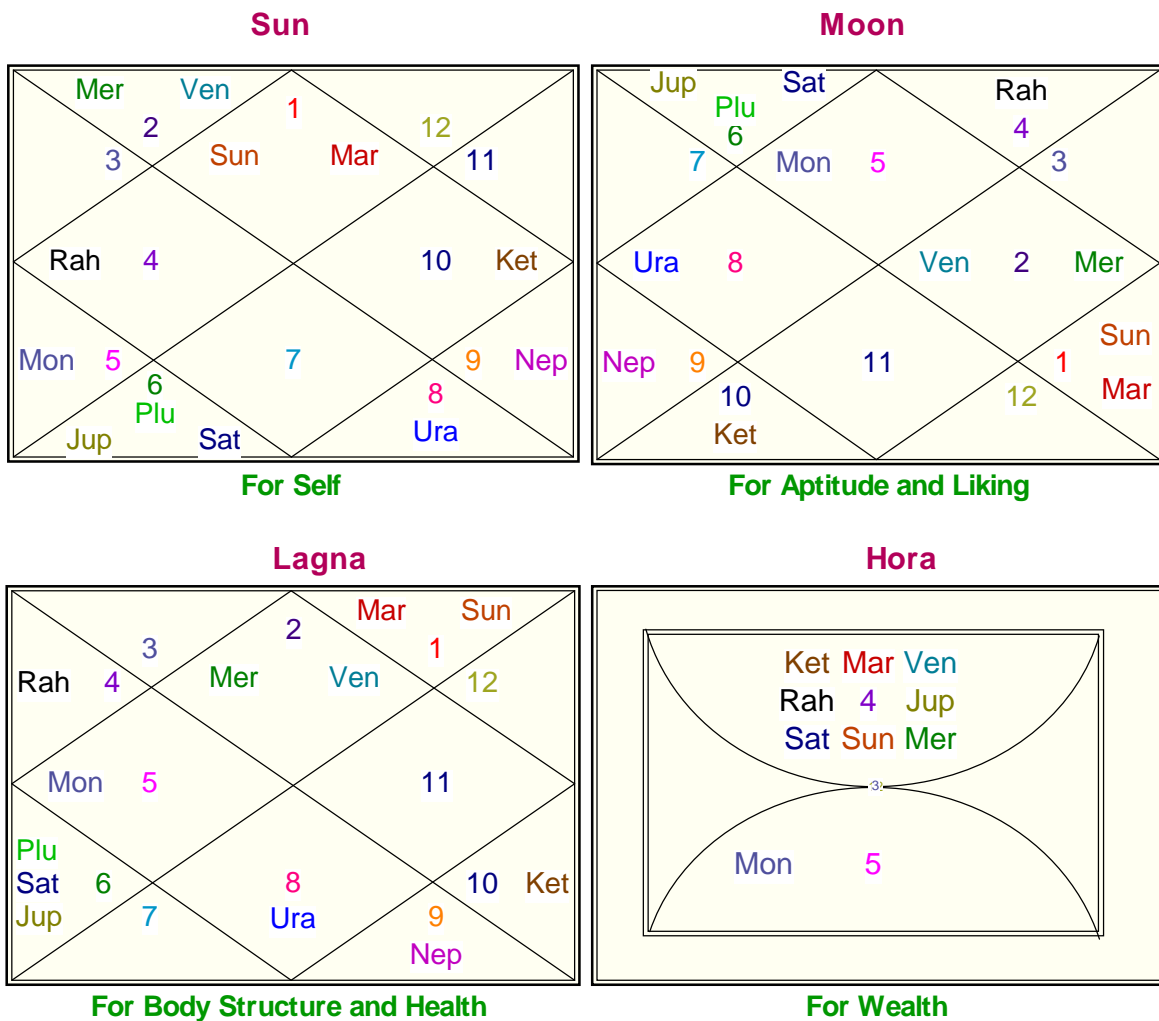

## ShodashVarga Charts

*Divisional Charts are extensions of Lagna Chart. Every chart has some specific purpose as described along with the chart below. These charts are to be studied along with the basic lagna chart to know in detail about the subject it represents. However, care has to be exercised in looking into these charts, because there are no aspects of planets here. Planet's behaviour is normally limited to the extent of sign or house it occupies in these divisional charts.*