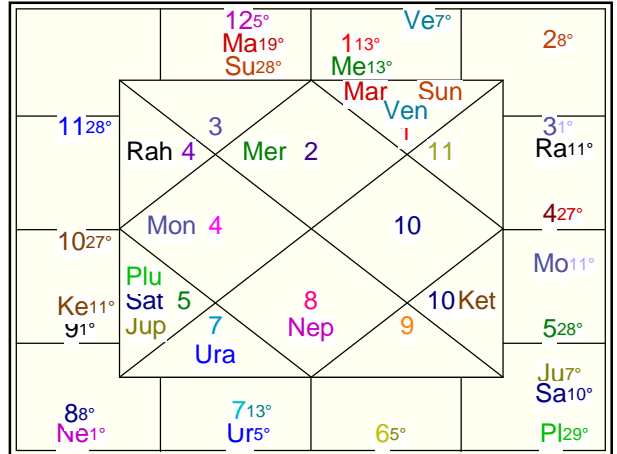

Cuspal Nakshatra Chart

Cuspal Sub-Nakshatra Chart