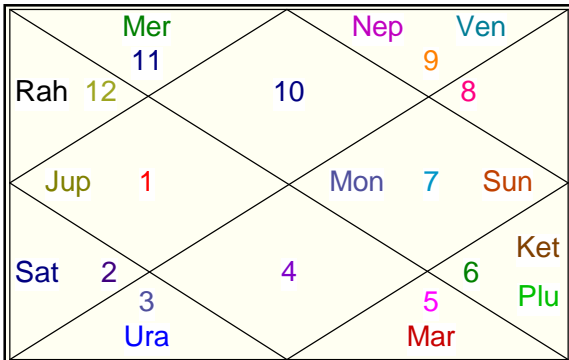

Saptamsa

For Children