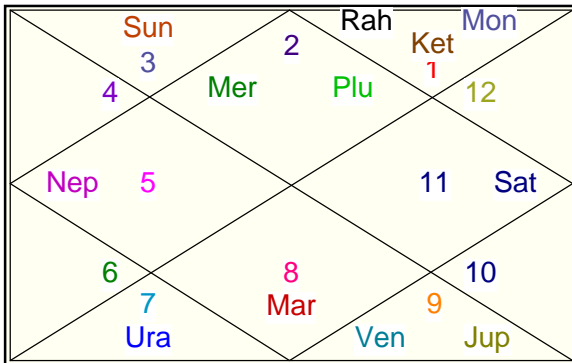

## ShodashVarga Charts

**Chaturvimsamsa**

For Education and Study

**Saptavimsamsa**

For Strength and Stamina

**Trimsamsa**

For Evil Effects

**Khavedamsa**