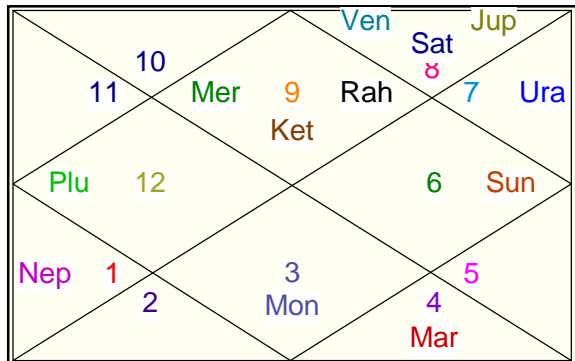

For Enemies