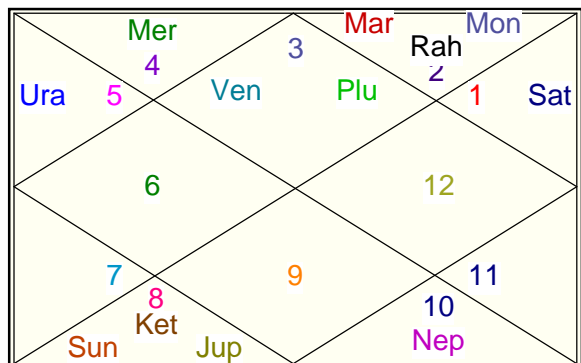

Shastiamsa

For All Positions

卐 Angira Jyotish 卐

Angira Modern Computers, Beawar Road Ramganj, Ajmer (Raj)

Phone :- +91-9414258795, 9887073882, 0145-2693706

web:- www.Angirajyotish.com, E-mail:- mail@angirajyotish.com,