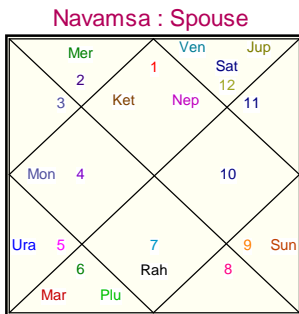

# Amit Sharma

Date 12/05/1981 Time 06:30:00 Day Tuesday Place Agra Chitrapaksh Ayanamsa 23:35:32  
 Lat 27:09:00 North Long 78:00:00 East Zone 82:30:00 East Time Corr - 0:18:00

**Char Karaka**

Ak	Am	Bk	Mk	Pk	Gk	Dk
Su	Ma	Me	Mo	Sa	Ju	Ve

**Ruling Planets**  
 Karkamsha Lagna : Sagittarius  
 Pada Lagna : Taurus

**Vimshottari**  
 Ketu 1Y 4M 29D

Mon	Bhr
10/10/2008	16/05/2009
10/10/2018	16/05/2013
Mon 10/08/2009	Bhr 25/10/2009
Mar 11/03/2010	Bha 16/05/2010
Rah 10/09/2011	Ulk 14/01/2011
Jup 09/01/2013	Sid 25/10/2011
Sat 11/08/2014	San 14/09/2012
Mer 10/01/2016	Man 25/10/2012
Ket 10/08/2016	Pin 14/01/2013
Ven 11/04/2018	Dha 16/05/2013
Sun 10/10/2018	

## || Sudershan Chakra ||

NOTE: Sudershan Chakra represents the comparative positions of the planets in the Sun, Moon and Lagna charts simultaneously from outer to inner circle respectively. To study a house consider the signs in all the three charts simultaneously.