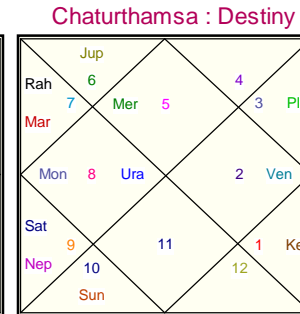

# Amit Sharma

Date 12/05/1981 Time 06:30:00 Day Tuesday Place Agra Chitrapaksh Ayanamsa 23:35:32  
 Lat 27:09:00 North Long 78:00:00 East Zone 82:30:00 East Time Corr - 0:18:00

**Char Karaka**

Ak	Am	Bk	Mk	Pk	Gk	Dk
Su	Ma	Me	Mo	Sa	Ju	Ve

**Ruling Planets**  
 Karkamsha Lagna : Sagittarius  
 Pada Lagna : Taurus

**Vimshottari**  
 Ketu 1Y 4M 29D

Mon	Bhr
10/10/2008	16/05/2009
10/10/2018	16/05/2013
Mon 10/08/2009	Bhr 25/10/2009
Mar 11/03/2010	Bha 16/05/2010
Rah 10/09/2011	Ulk 14/01/2011
Jup 09/01/2013	Sid 25/10/2011
Sat 11/08/2014	San 14/09/2012
Mer 10/01/2016	Man 25/10/2012
Ket 10/08/2016	Pin 14/01/2013
Ven 11/04/2018	Dha 16/05/2013
Sun 10/10/2018	

## || Sudershan Chakra ||

NOTE: Sudershan Chakra represents the comparative positions of the planets in the Sun, Moon and Lagna charts simultaneously from outer to inner circle respectively. To study a house consider the signs in all the three charts simultaneously.