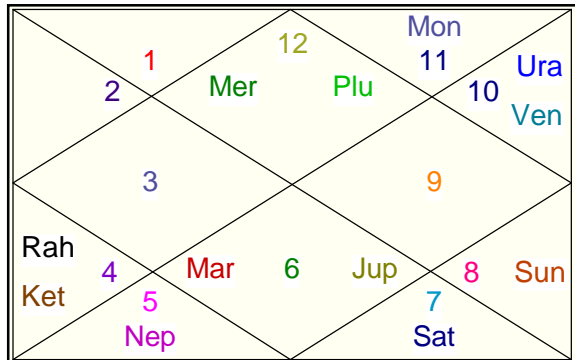

Ashtamsa

For Longevity

Angira Modern Computers, Beawar Road Ramganj, Ajmer (Raj)

Phone :- +91-9414258795, 9887073882, 0145-2693706

web:- www.Angirajyotish.com, E-mail:- mail@angirajyotish.com,