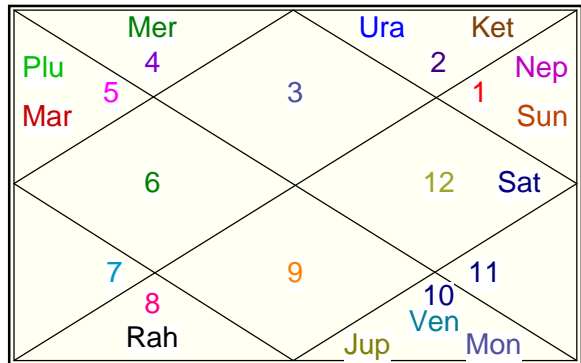

## ShodashVarga Charts

**Chaturvimsamsa**

For Education and Study

**Saptavimsamsa**

For Strength and Stamina

**Trimsamsa**

For Evil Effects

**Khavedamsa**