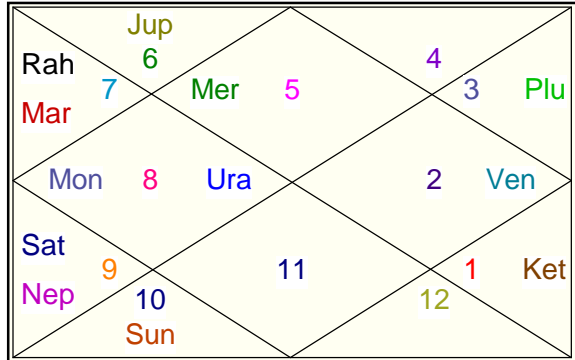

Chaturthamsa

Shastamsa

For Fortunes