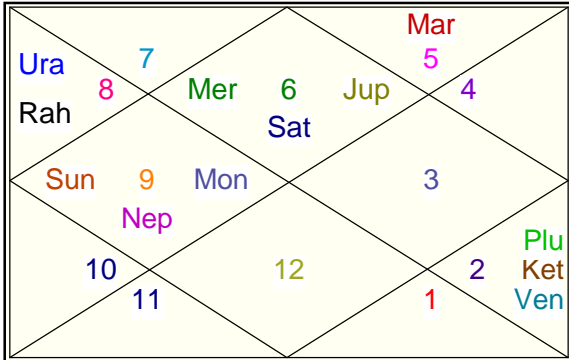

Panchamsa

ShodashVarga Charts

Dreshkana

For Coborns