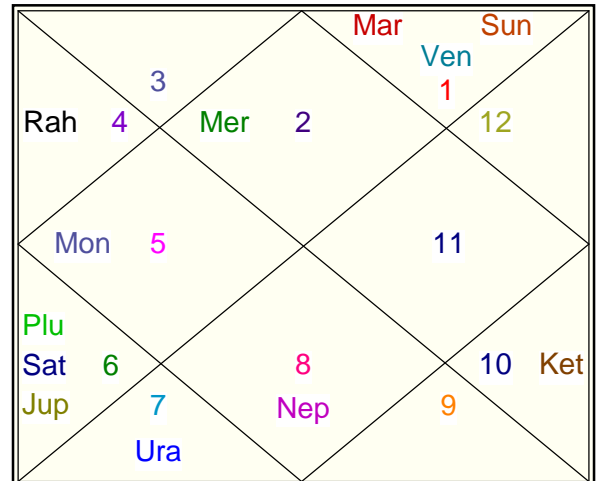

Nirayana Bhava Chalit

卐 Angira Jyotish 卐

Angira Modern Computers, Beawar Road Ramganj, Ajmer (Raj)

Phone :- +91-9414258795, 9887073882, 0145-2693706

web:- www.Angirajyotish.com, E-mail:- mail@angirajyotish.com,