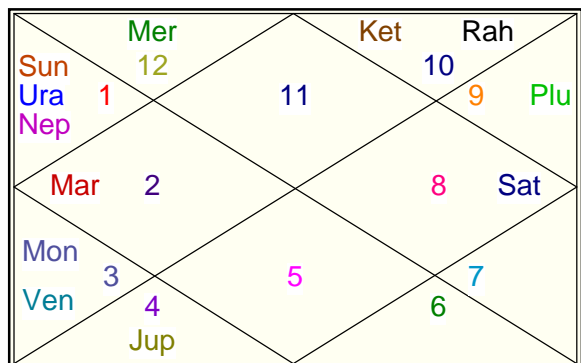

## ShodashVarga Charts

**Chaturvimsamsa**

For Education and Study

**Saptavimsamsa**

For Strength and Stamina

**Trimsamsa**

For Evil Effects

**Khavedamsa**