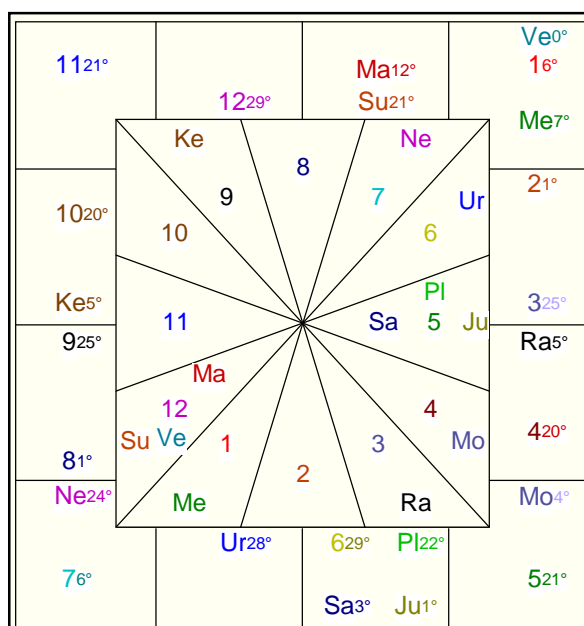

Nirayana Bhava Chalit (Cuspal)

卐 Angira Jyotish 卐

Angira Modern Computers, Beawar Road Ramganj, Ajmer (Raj)

Phone :- +91-9414258795, 9887073882, 0145-2693706

web:- www.Angirajyotish.com, E-mail:- mail@angirajyotish.com,