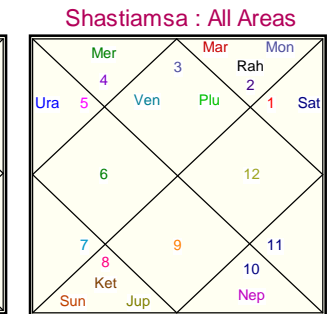

# Amit Sharma

Date 12/05/1981 Time 06:30:00 Day Tuesday Place Agra Chitrapaksh Ayanamsa 23:35:32  
 Lat 27:09:00 North Long 78:00:00 East Zone 82:30:00 East Time Corr - 0:18:00

**Char Karaka**

Ak	Am	Bk	Mk	Pk	Gk	Dk
Su	Ma	Me	Mo	Sa	Ju	Ve

**Ruling Planets**  
 Karkamsha Lagna : Sagittarius  
 Pada Lagna : Taurus

**Vimshottari**  
 Ketu 1Y 4M 29D

Mon	Bhr
10/10/2008	16/05/2009
10/10/2018	16/05/2013
Mon 10/08/2009	Bhr 25/10/2009
Mar 11/03/2010	Bha 16/05/2010
Rah 10/09/2011	Ulk 14/01/2011
Jup 09/01/2013	Sid 25/10/2011
Sat 11/08/2014	San 14/09/2012
Mer 10/01/2016	Man 25/10/2012
Ket 10/08/2016	Pin 14/01/2013
Ven 11/04/2018	Dha 16/05/2013
Sun 10/10/2018	

## || Sudershan Chakra ||

NOTE: Sudershan Chakra represents the comparative positions of the planets in the Sun, Moon and Lagna charts simultaneously from outer to inner circle respectively. To study a house consider the signs in all the three charts simultaneously.