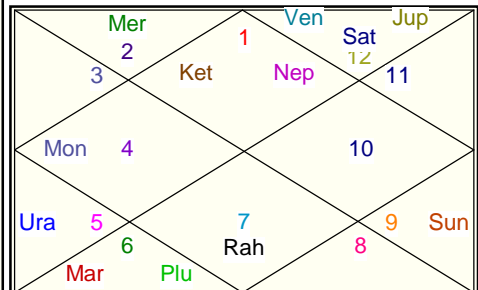

Navamsa Chart

卐 **Angira Jyotish** 卐

Angira Modern Computers, Beawar Road Ramganj, Ajmer (Raj)

Phone :- +91-9414258795, 9887073882, 0145-2693706

web:- www.Angirajyotish.com, E-mail:- mail@angirajyotish.com,