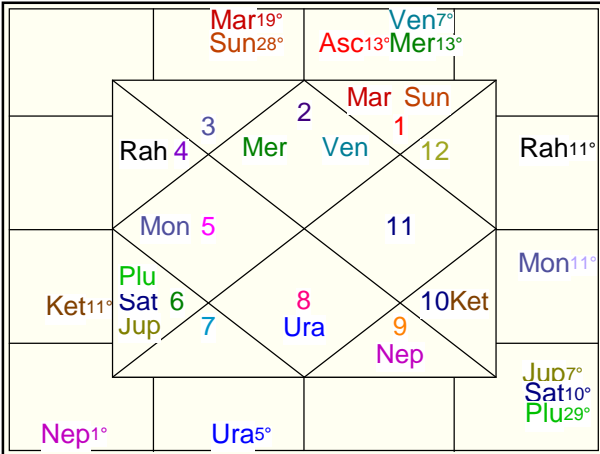

Cuspal Nakshatra Chart

Amit Sharma

Date 12/05/1981 Time 06:30:00 Place Agra Day Tuesday
Lat 27:09:00 North Long 78:00:00 East Zone 82:30:00 East Time Corr - 0:18:00
Chitrapaksh Ayanamsa 23:35:32 Fortuna : Leo 25:33:58 Seed : 0 Asc. : Tau 12:33:28

Planets

Pln	-R	Rasi	Degree	R-L	N-L	Sub	S-S
Sun		Ari	27:37:50	Mar	Sun	Mon	Rah
Mon		Leo	10:38:20	Sun	Ket	Sat	Mon
Mar		Ari	18:51:27	Mar	Ven	Rah	Sat
Mer		Tau	13:25:22	Ven	Mon	Rah	Ven
Jup	-R	Vir	7:13:25	Mer	Sun	Ket	Mon
Ven		Tau	6:40:38	Ven	Sun	Mer	Jup
Sat	-R	Vir	9:53:07	Mer	Sun	Ven	Ket
Rah	-R	Can	11:19:46	Mon	Sat	Mon	Jup
Ket	-R	Cap	11:19:46	Sat	Mon	Mar	Jup
Ura	-R	Sco	4:48:35	Mar	Sat	Sat	Mar
Nep	-R	Sag	0:44:06	Jup	Ket	Ket	Mer
Plu	-R	Vir	28:35:53	Mer	Mar	Sat	Ket

Nirayana Bhava

Cusp	Rasi	Degree	R-L	N-L	Sub	S-S
1	Tau	12:33:28	Ven	Mon	Rah	Sat
2	Gem	7:34:53	Mer	Rah	Rah	Mer
3	Can	1:01:33	Mon	Jup	Mar	Mer
4	Can	26:43:07	Mon	Mer	Jup	Mer
5	Leo	27:50:36	Sun	Sun	Mon	Sat
6	Lib	4:56:35	Ven	Mar	Sun	Mon
7	Sco	12:33:28	Mar	Sat	Mar	Mer
8	Sag	7:34:53	Jup	Ket	Jup	Jup
9	Cap	1:01:33	Sat	Sun	Rah	Mon
10	Cap	26:43:07	Sat	Mar	Jup	Mer
11	Aqu	27:50:36	Sat	Jup	Ven	Jup
12	Ari	4:56:35	Mar	Ket	Mar	Jup

Cuspal Rashi Chart