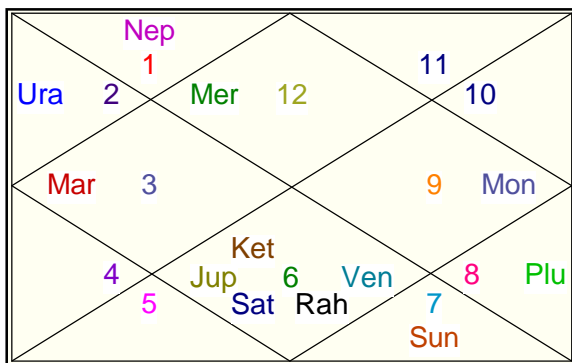

## ShodashVarga Charts

**Chaturvimsamsa**

For Education and Study

**Saptavimsamsa**

For Strength and Stamina

**Trimsamsa**

For Evil Effects

**Khavedamsa**