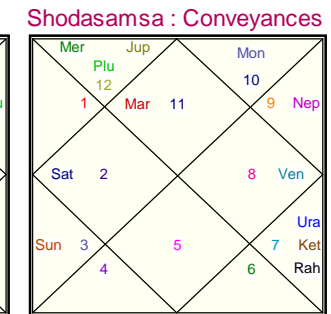

## Lagna Chart

# Amit Sharma

Date 12/05/1981 Time 06:30:00 Day Tuesday Place Agra Chitrapaksh Ayanamsa 23:35:32  
 Lat 27:09:00 North Long 78:00:00 East Zone 82:30:00 East Time Corr - 0:18:00

**Char Karaka**

Ak	Am	Bk	Mk	Pk	Gk	Dk
Su	Ma	Me	Mo	Sa	Ju	Ve

**Ruling Planets**  
 Karkamsha Lagna : Sagittarius  
 Pada Lagna : Taurus

**Vimshottari**  
 Ketu 1Y 4M 29D

Mon	Bhr
10/10/2008	16/05/2009
10/10/2018	16/05/2013
Mon 10/08/2009	Bhr 25/10/2009
Mar 11/03/2010	Bha 16/05/2010
Rah 10/09/2011	Ulk 14/01/2011
Jup 09/01/2013	Sid 25/10/2011
Sat 11/08/2014	San 14/09/2012
Mer 10/01/2016	Man 25/10/2012
Ket 10/08/2016	Pin 14/01/2013
Ven 11/04/2018	Dha 16/05/2013
Sun 10/10/2018	

## || Sudershan Chakra ||

NOTE: Sudershan Chakra represents the comparative positions of the planets in the Sun, Moon and Lagna charts simultaneously from outer to inner circle respectively. To study a house consider the signs in all the three charts simultaneously.