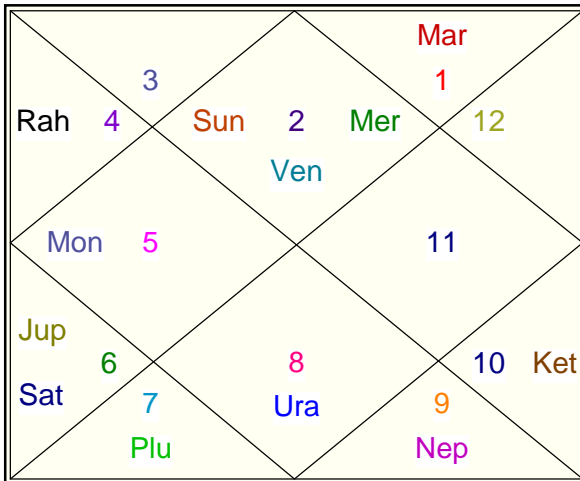

Amit Sharma

Chalit And Nirayana Bhava Chalit

Chalit Degrees

Bhava	Bhava Start	Bhava Middle	Cusp	Rasi	Degree
1	Aries 24:55:05	Taurus 12:33:28	1	Taurus	12:33:28
2	Taurus 24:55:05	Gemini 7:16:41	2	Gemini	7:34:53
3	Gemini 19:38:18	Cancer 1:59:54	3	Cancer	1:01:33
4	Cancer 14:21:30	Cancer 26:43:07	4	Cancer	26:43:07
5	Leo 14:21:30	Virgo 1:59:54	5	Leo	27:50:36
6	Virgo 19:38:18	Libra 7:16:41	6	Libra	4:56:35
7	Libra 24:55:05	Scorpio 12:33:28	7	Scorpio	12:33:28
8	Scorpio 24:55:05	Sagittarius 7:16:41	8	Sagittarius	7:34:53
9	Sagittarius 19:38:18	Capricorn 1:59:54	9	Capricorn	1:01:33
10	Capricorn 14:21:30	Capricorn 26:43:07	10	Capricorn	26:43:07
11	Aquarius 14:21:30	Pisces 1:59:54	11	Aquarius	27:50:36
12	Pisces 19:38:18	Aries 7:16:41	12	Aries	4:56:35

Nirayana Bhava Chalit

Tara Chakra

Janma	Sampat	Vipat	Kshem	Pratyari	Saadhak	Vadha	Mitra	Atimitra
Magha	P Phal	U Phal	Hasta	Chitra	Svati	Visakha	Anuradha	Jyestha
Moola	P Sadha	U Sadha	Sravna	Dhanish	Satbisha	P Bhad	U Bhad	Revati
Asvini	Bharani	Krittika	Rohini	Mrgsra	Ardra	Punrvsu	Pushya	Aslesa

Chalit Chart