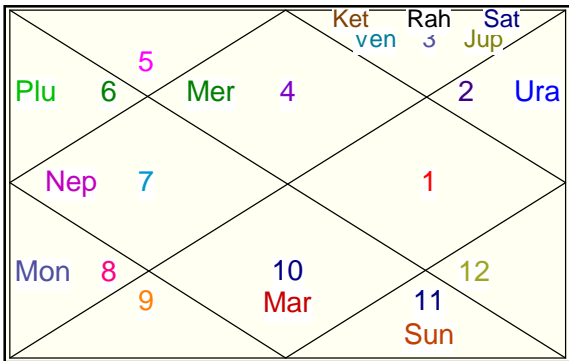

For Knowledge and Intellect